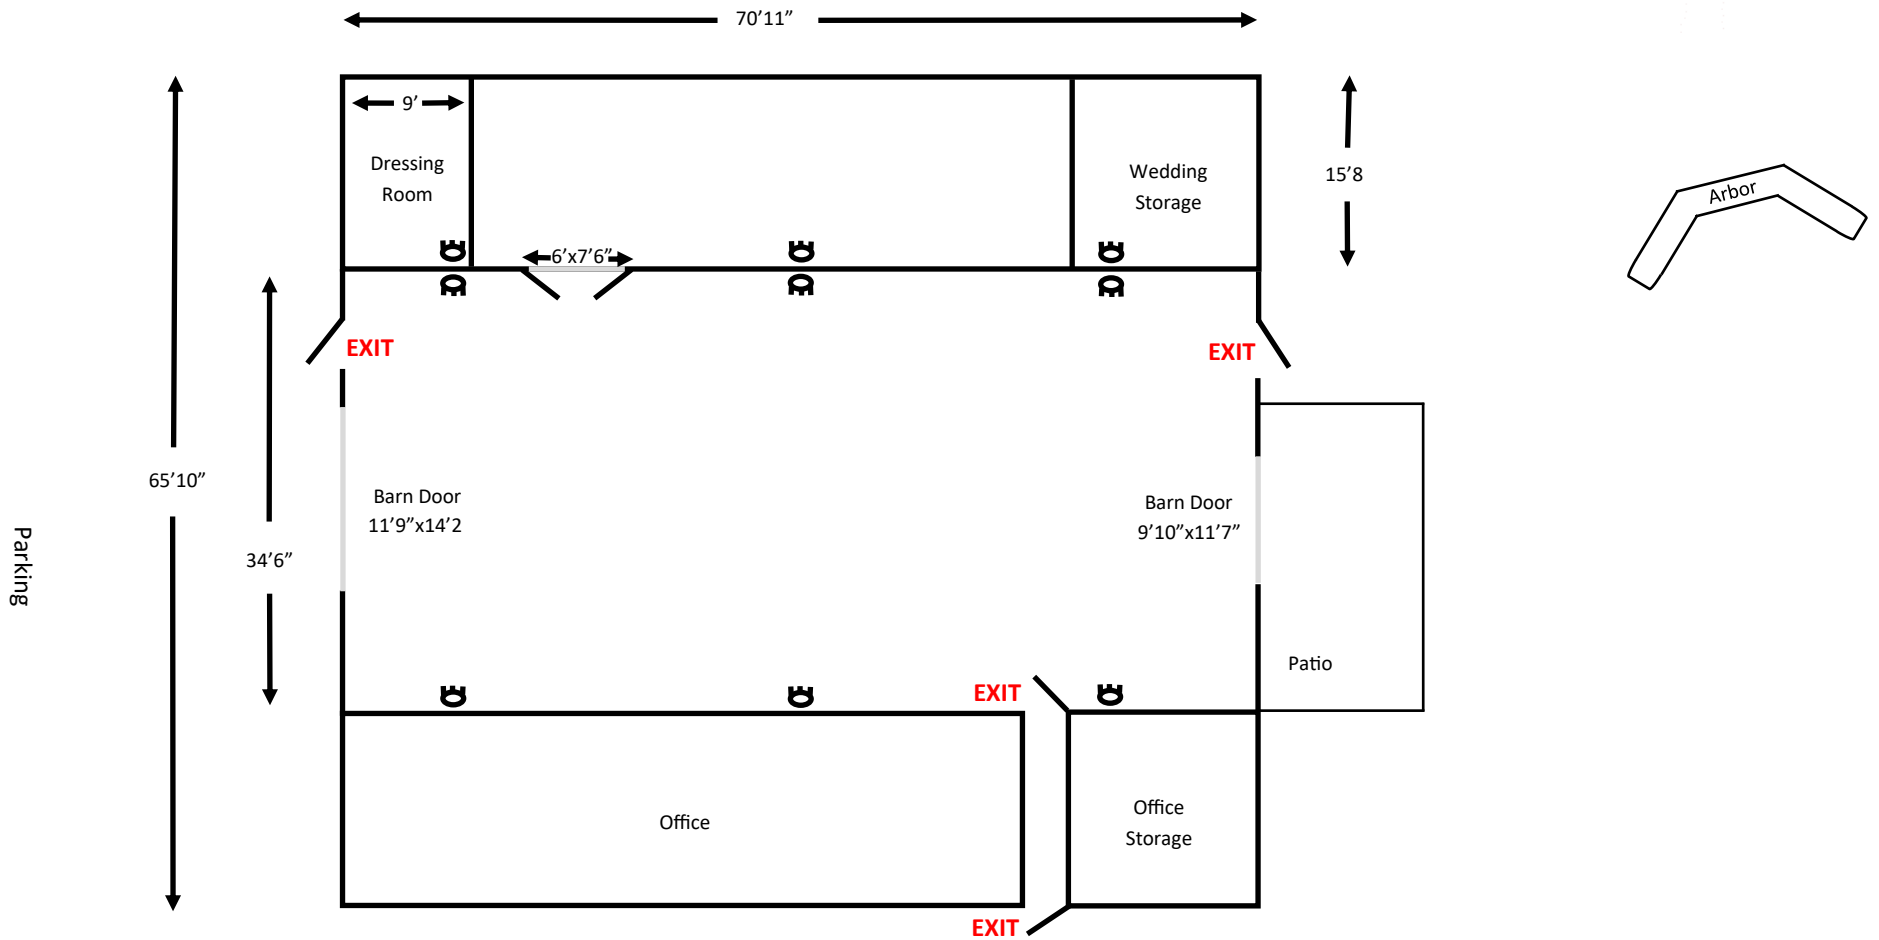

The Bayley Barn

	Exit Doors 3'x6'8"
	Electrical Outlets

Parking

Restrooms

Playground